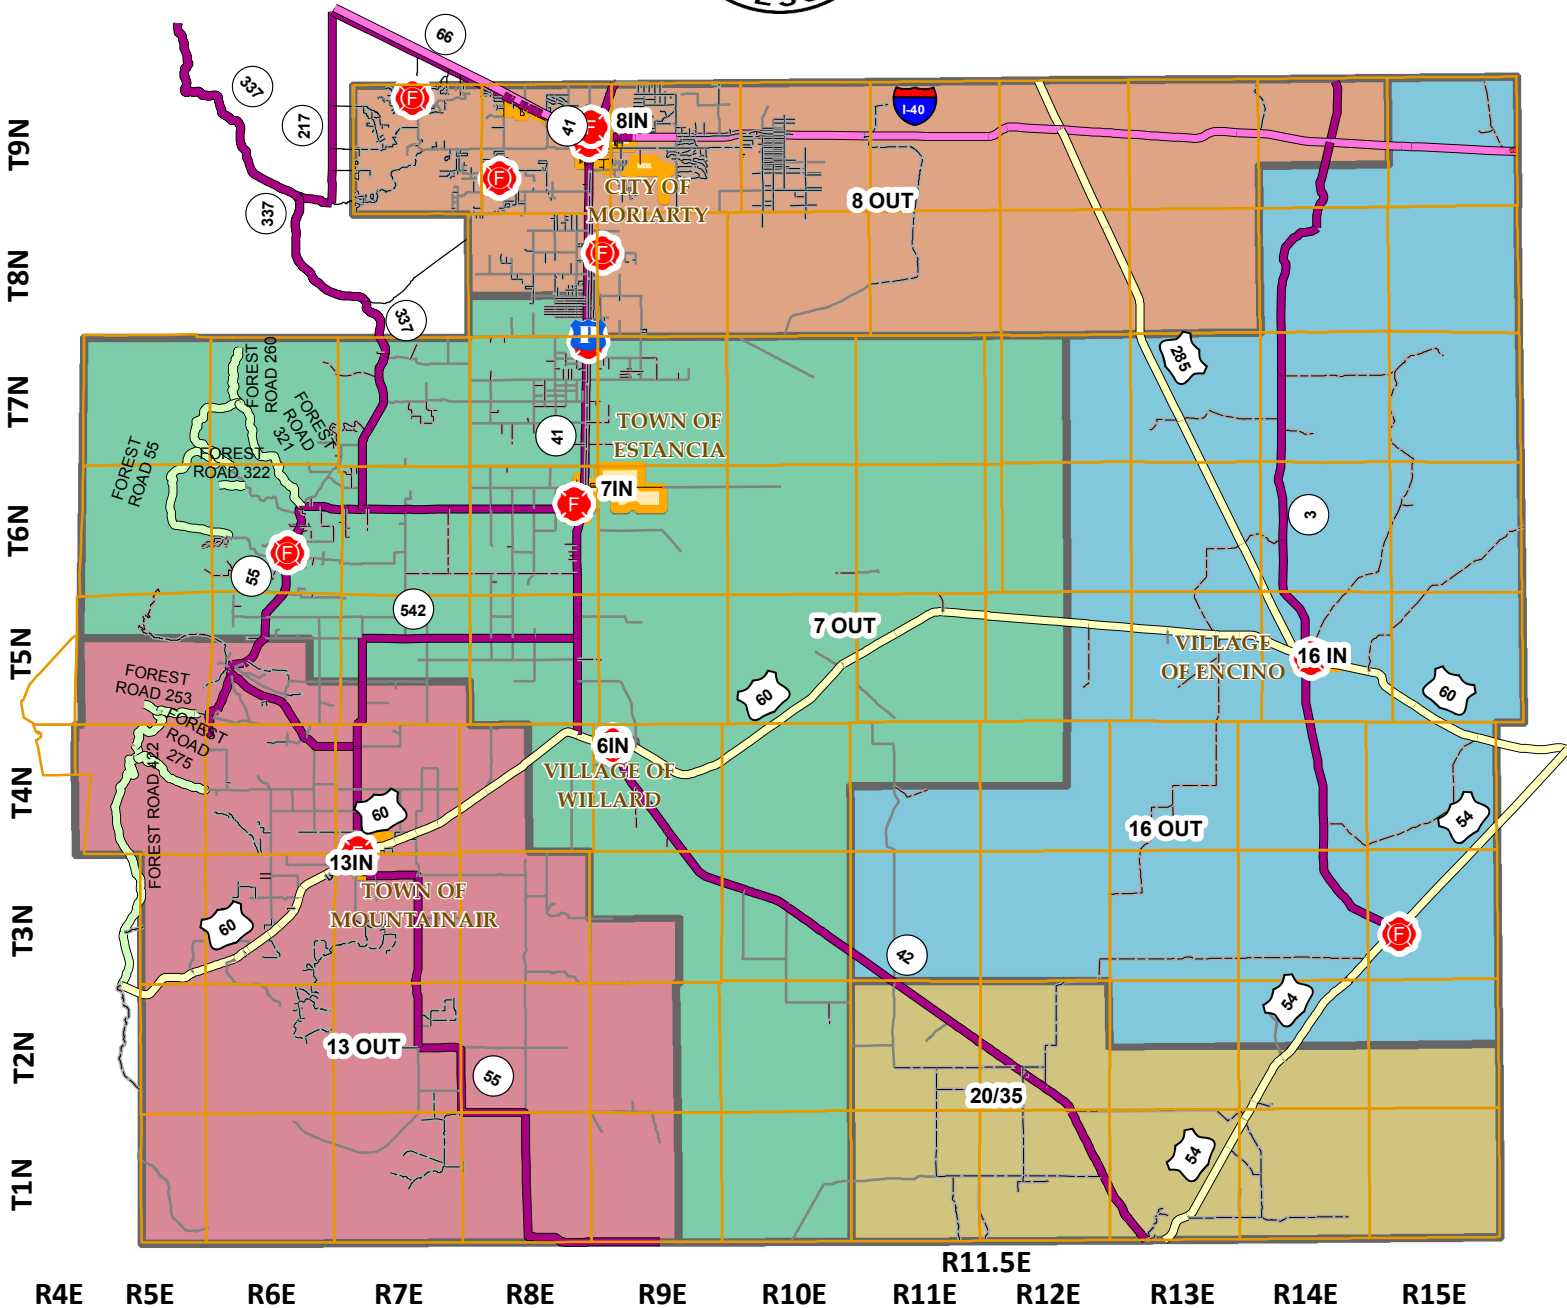

TORRANCE COUNTY SCHOOL DISTRICTS

Disclaimer
 This map was produced by the Torrance County Assessor using GIS data developed primarily for appraisal purposes. The County does not claim liability for the accuracy or timeliness of the information presented on this map. If you have found the information on this map to be in error, please call the Torrance County Assessor's office at (505) 246-4727 or GIS Rural Addressing at (505) 246-4768.

 **THE SIDWELL COMPANY**
 675 Sidwell Ct.
 St. Charles, IL 60174-3492
 TEL 630.549.1000 FAX 630.549.1111
www.sidwellco.com

Legend					
	Fire Station EMS		INTERSTATE HIGHWAY		STATE NUMBERED HIGHWAY
	Fire Station No EMS		MAINTAINED COUNTY ROAD		UNCLASSIFIED
	Police		NON-MAINTAINED ROAD		US HIGHWAY
	CITY ROAD		ON/OFF RAMP		MUNICIPALITIES
	COUNTY ROAD		OTHER FEDERAL		