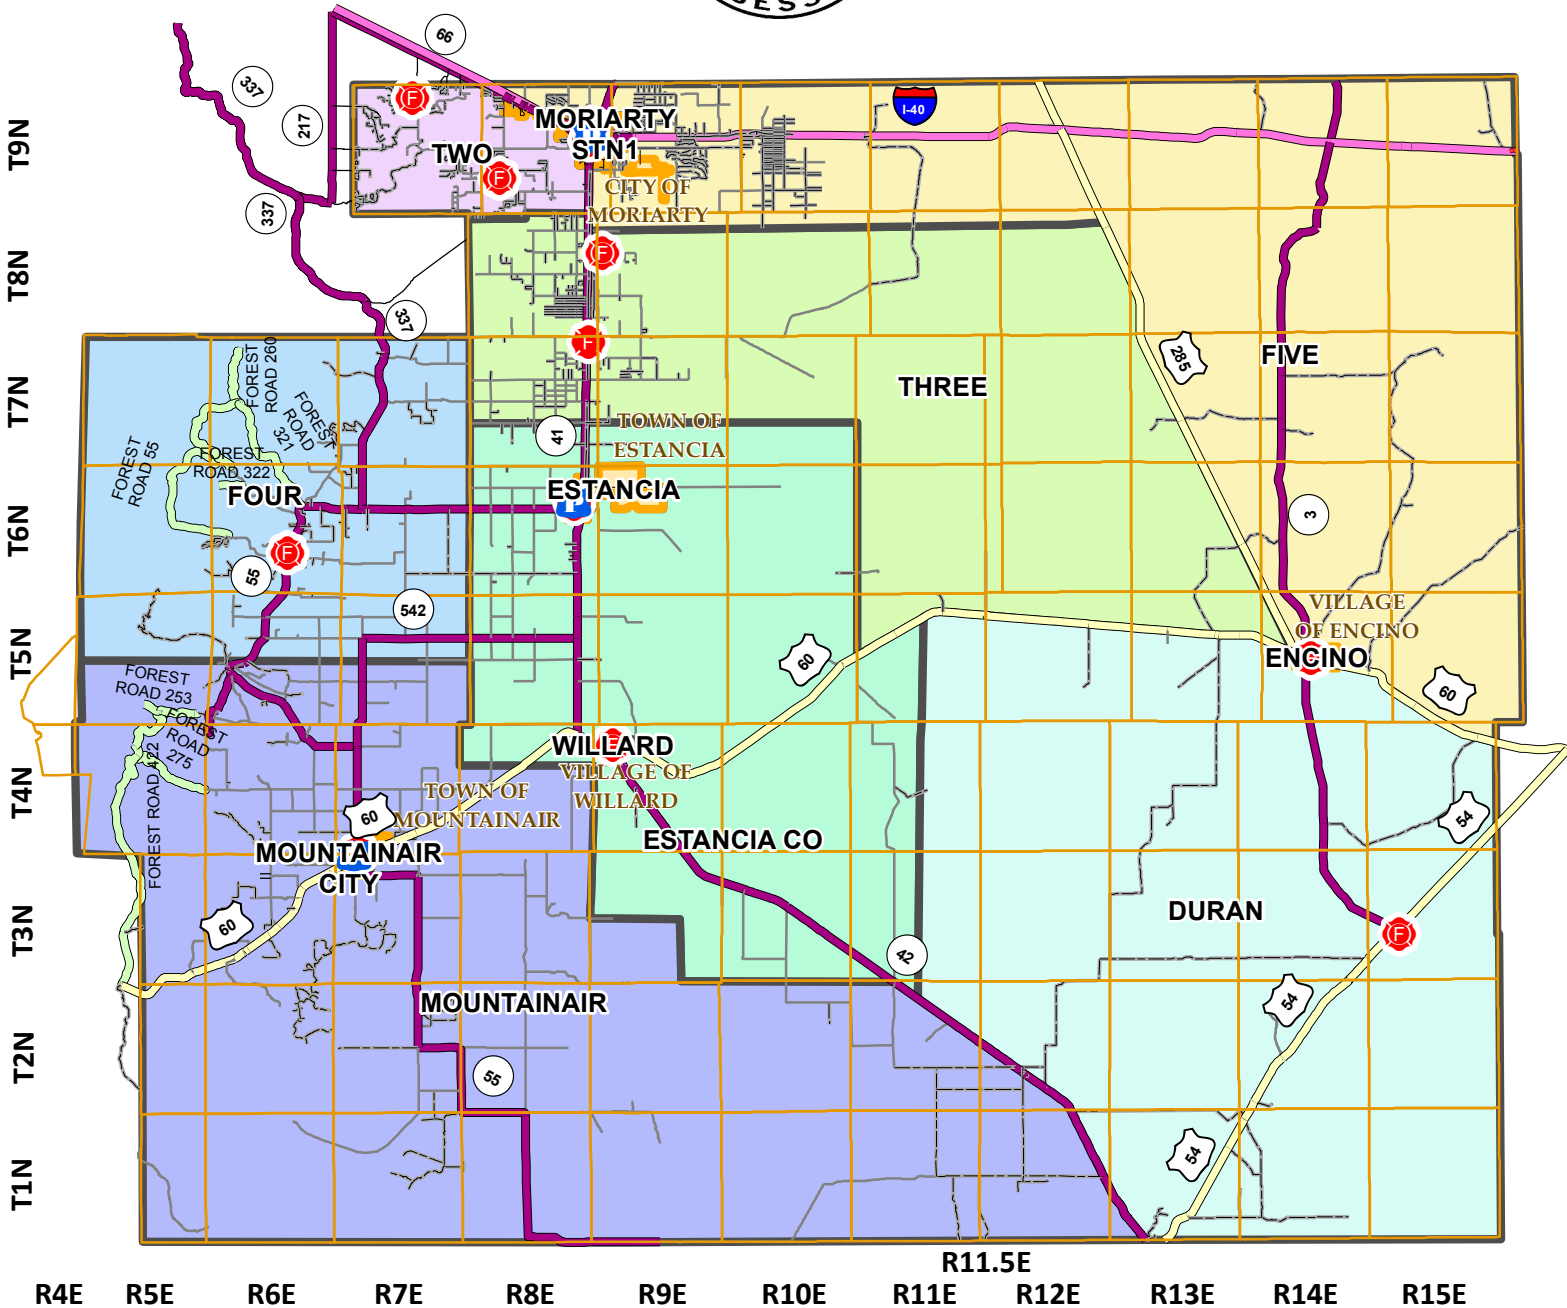

TORRANCE COUNTY FIRE ZONES

Disclaimer
 This map was produced by the Torrance County Assessor using GIS data developed primarily for appraisal purposes. The County does not claim liability for the accuracy or timeliness of the information presented on this map. If you have found the information on this map to be in error, please call the Torrance County Assessor's office at (505) 246-4727 or GIS Rural Addressing at (505) 246-4768.

THE SIDWELL COMPANY
 675 Sidwell Ct.
 St. Charles, IL 60174-3492
 TEL 630.549.1000 FAX 630.549.1111
www.sidwellco.com

Legend

	Fire Station EMS		INTERSTATE HIGHWAY		STATE NUMBERED HIGHWAY
	Fire Station No EMS		MAINTAINED COUNTY ROAD		UNCLASSIFIED
	Police		NON-MAINTAINED ROAD		US HIGHWAY
	CITY ROAD		ON/OFF RAMP		MUNICIPALITIES
	COUNTY ROAD		OTHER FEDERAL		