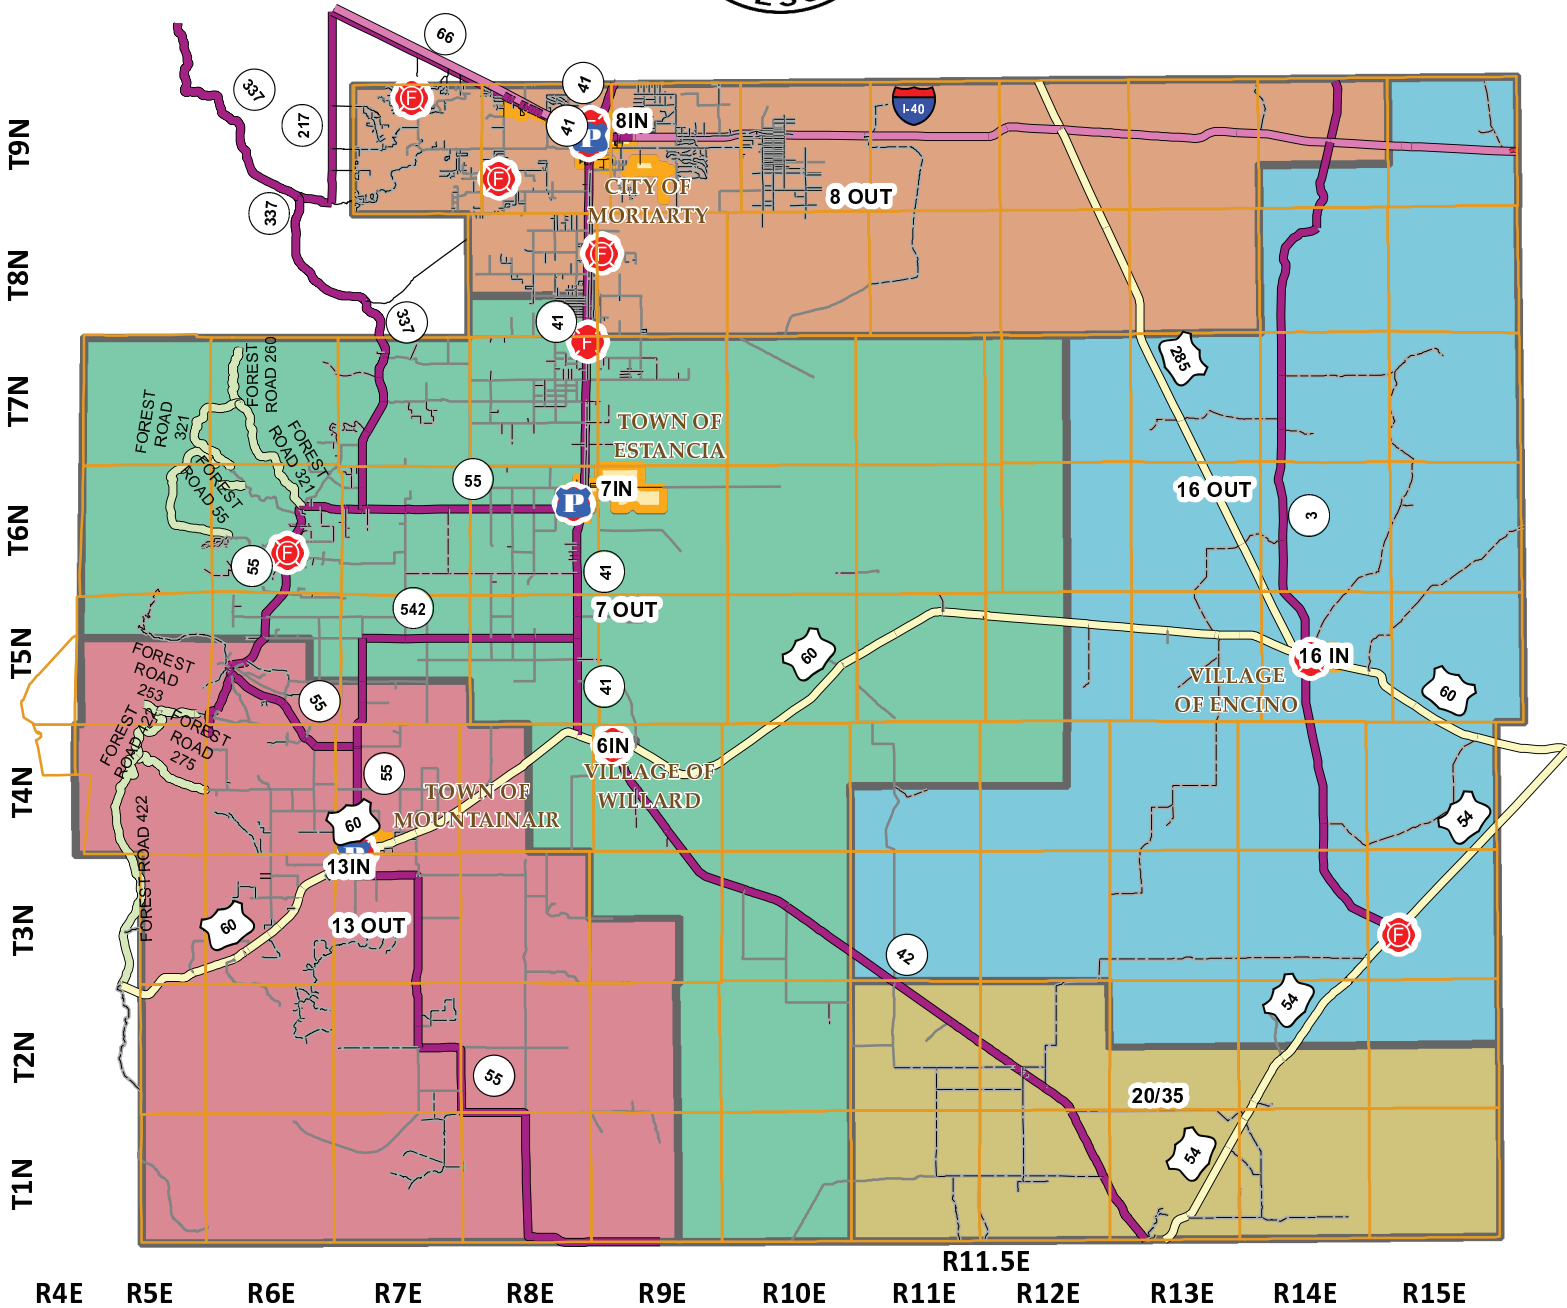

# TORRANCE COUNTY SCHOOL DISTRICTS

**Disclaimer**  
 This map was produced by the Torrance County Assessor using GIS data developed primarily for appraisal purposes. The County does not claim liability for the accuracy or timeliness of the information presented on this map. If you have found the information on this map to be in error, please call the Torrance County Assessor's office at (505) 246-4727 or GIS Rural Addressing at (505) 246-4768.

## Legend

- |                     |                        |                |
|---------------------|------------------------|----------------|
| Fire Station EMS    | COUNTY ROAD            | OTHER FEDERAL  |
| Fire Station No EMS | INTERSTATE HIGHWAY     | UNCLASSIFIED   |
| Police              | MAINTAINED COUNTY ROAD | US HIGHWAY     |
| CITY ROAD           | NON-MAINTAINED ROAD    | MUNICIPALITIES |
|                     | ON/OFF RAMP            |                |